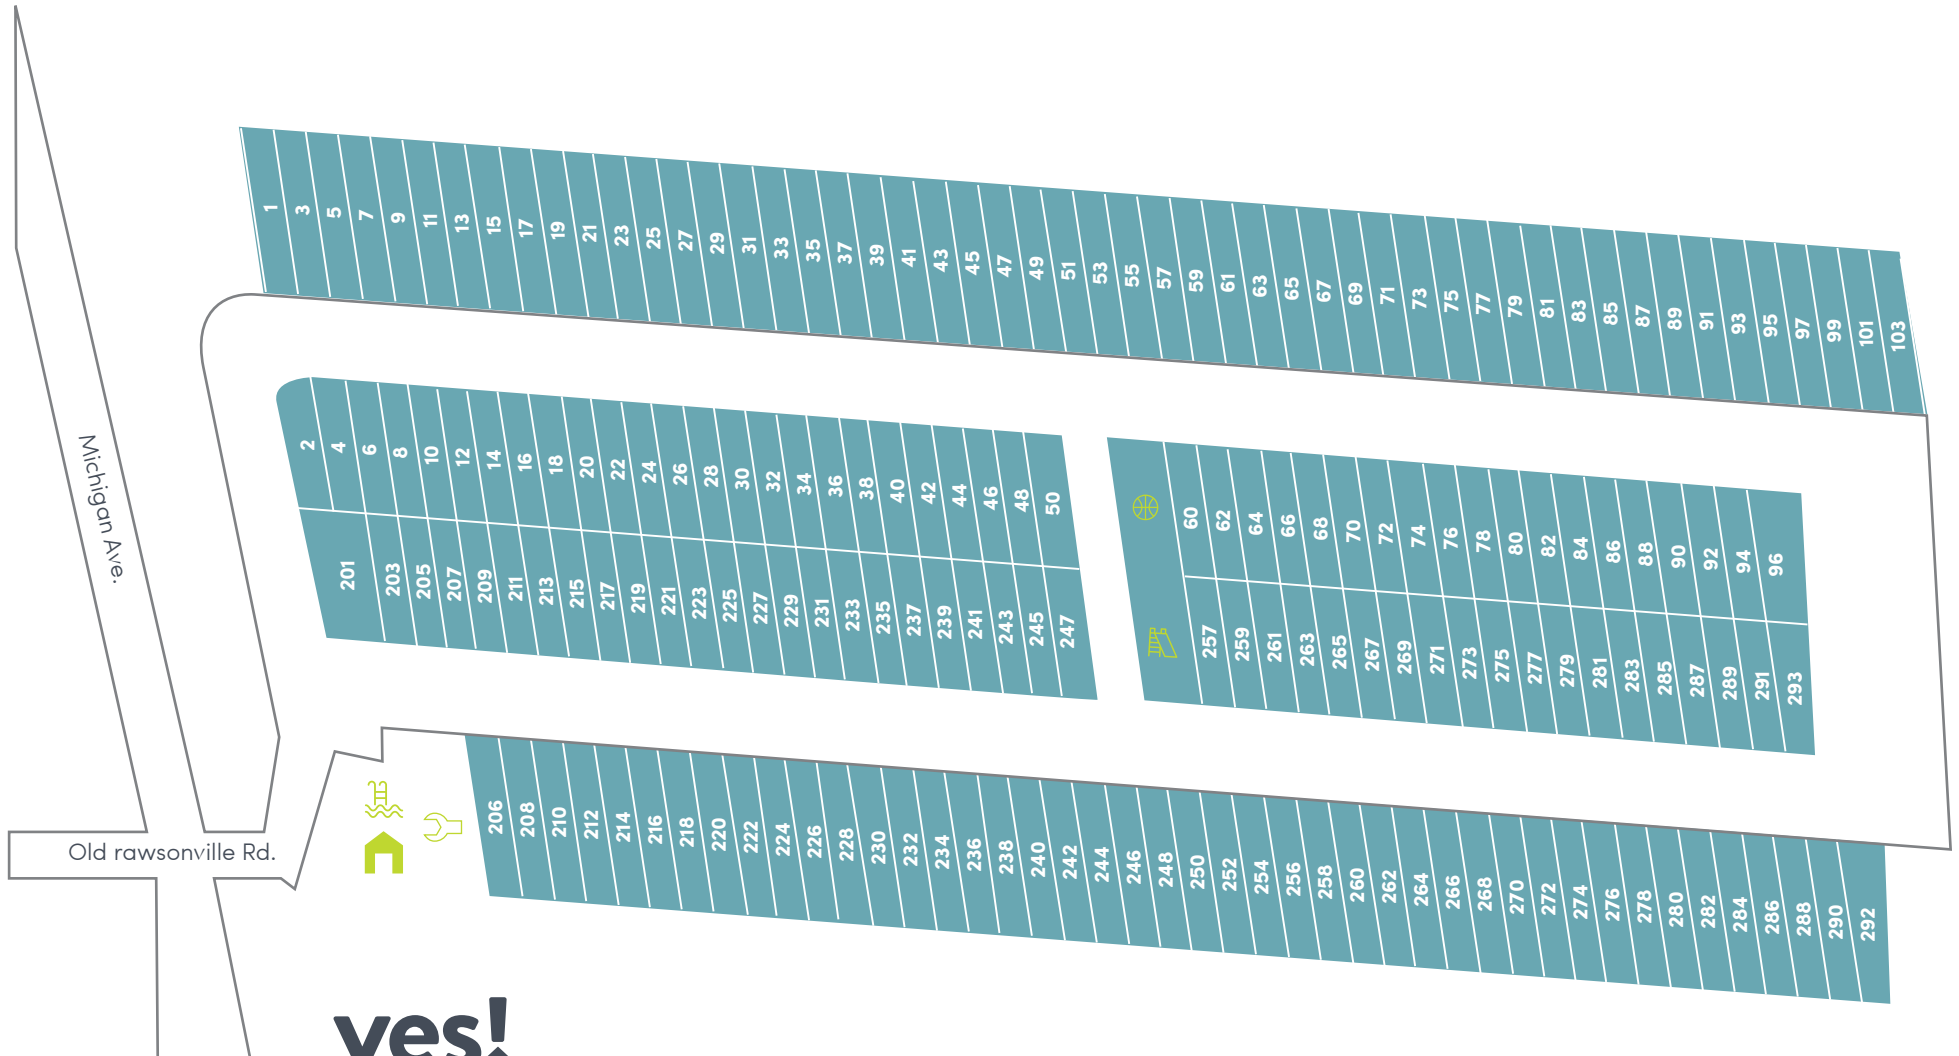

# Timberlands

Michigan Ave.

Old rawsonville Rd.

3375 E. Michigan Ave.  
Ypsilanti, MI 48198

T : 734.483.2020

Visit us online at:  
[yescommunities.com](http://yescommunities.com)

Number of sites: 184

Amenities:

- Swimming Pool
- Clubhouse
- Playground
- Basketball Court
- Maintenance Shop